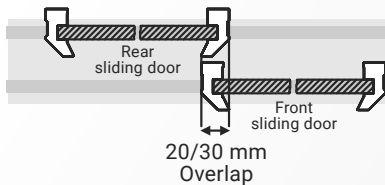

Sliding doors overlap