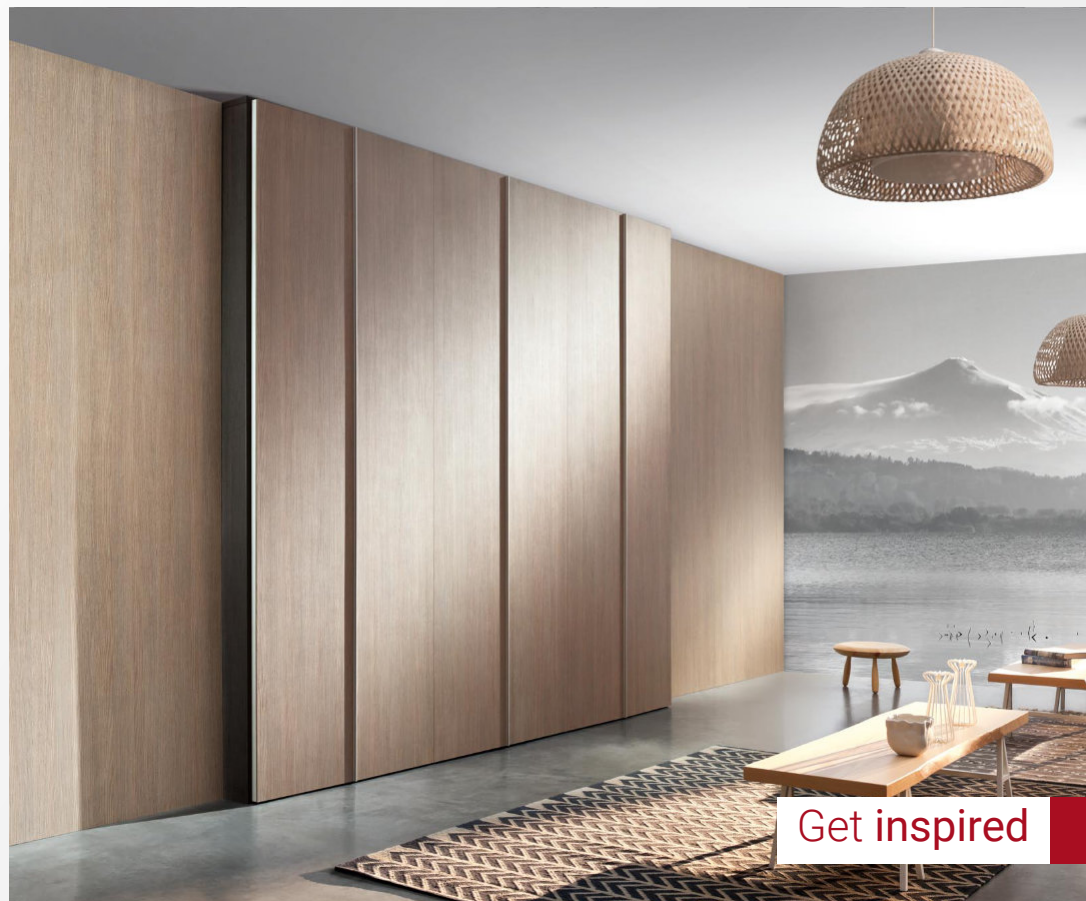

Sliding doors overlap

Look all of decors in 3D visualisation:

Get EGGER Decorative Collection App:

Get inspired

Frame color:

- Natural Anode
- Champagne Anode
- Black*
- White*

Maximum door height: 2700mm

Door width range: 400-1200mm