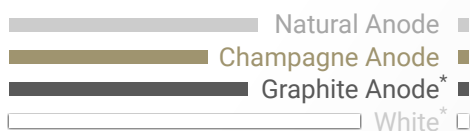

Frame color:

Natural Anode
Champagne Anode
Graphite Anode*
White*

Maximum door height: 2700mm

Door width range: 400-1200mm

Doors overlap: 20/30mm

**In case of combined doors
recommended proportions:**

2x33% - wooden laminated panel
1x34% - silver or brown mirror

*+5% surcharge