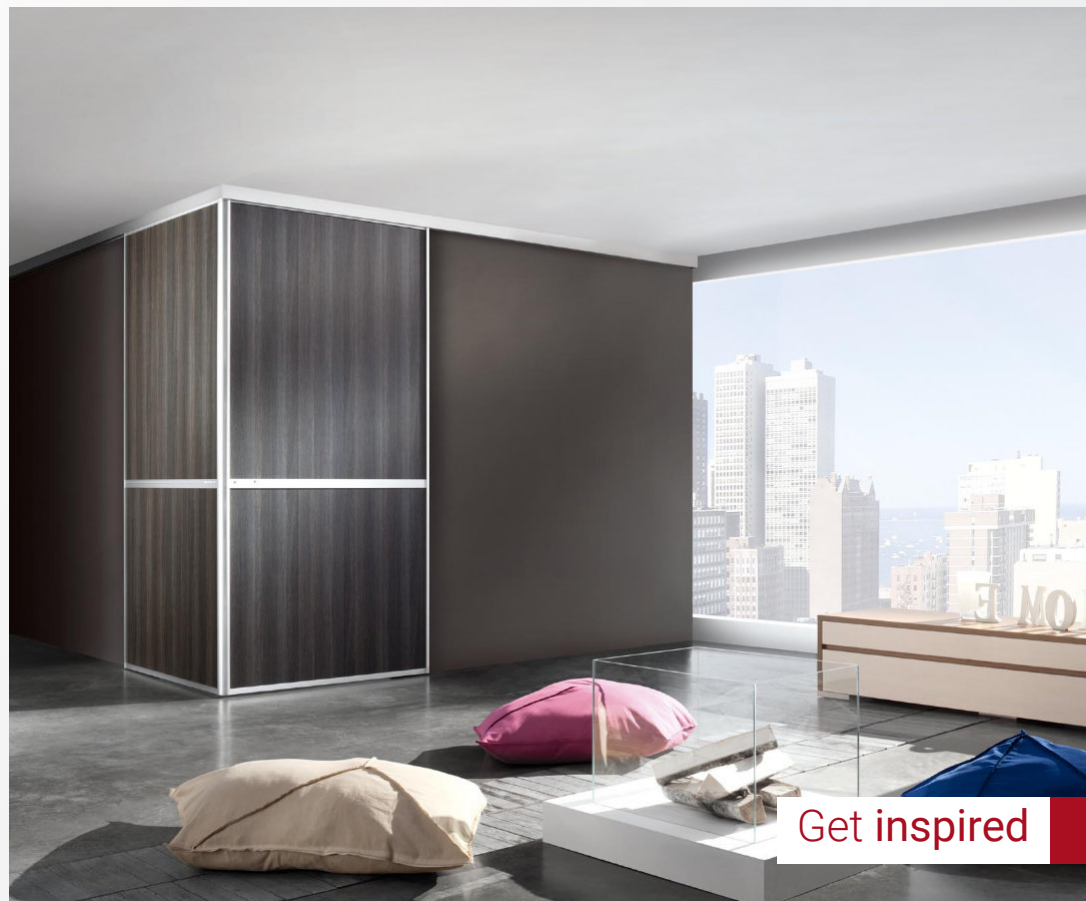

Sliding doors overlap

Look all of decors in 3D visualisation:

Get EGGER Decorative Collection App:

Get inspired

Frame color:

 Natural Anode
 Champagne Anode
 Graphite Anode*
 White*

Maximum door height: 2700mm
Door width range: 400-1200mm
Doors overlap: 20/30mm
**In case of combined doors
 recommended proportions:**