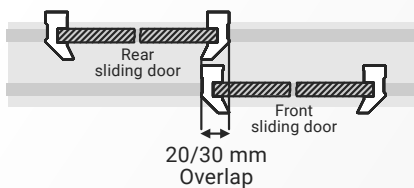

Sliding doors overlap