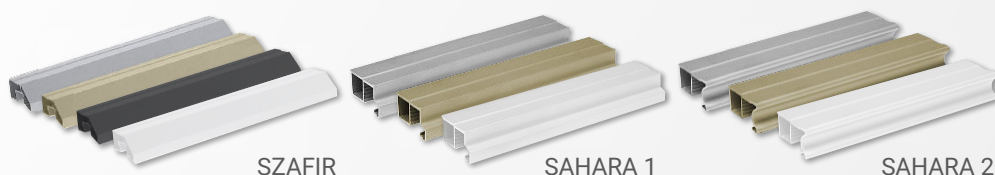

Sliding doors overlap

Look all of decors in 3D visualisation:

Get EGGER Decorative Collection App:

Get inspired

Frame color:

 Natural Anode
 Champagne Anode
 Graphite Anode*
 White*

Maximum door height: 2700mm
Door width range: 400-1200mm
Doors overlap: 20/30mm
**In case of combined doors
 recommended proportions:**

 2x33% - wooden laminated panel
 1x34% - silver or brown mirror

*+5% surcharge

**Sliding Door System
 AGAT / LAZURYT**
**A set of 2 doors including top and bottom track
 All prices in PLN [net]**

	A	B	C	D	E
Door width [mm]	775- 1275	1276- 1579	1580- 1883	1884- 2185	2186- 2470
Silver mirror 4 mm	2 080	2 750	2 793	3 002	3 195
Brown mirror 4 mm	2 218	2 917	2 998	3 240	3 463
Kronospan laminated panel Alaskan White 10 mm	1 811	2 188	2 433	2 596	2 748
Egger wooden laminated panel 18 mm	2 057	2 487	2 797	3 018	3 226
Wooden panels combined with silver mirror	2 407	2 961	3 356	3 584	3 784
Wooden panels combined with brown mirror	2 453	3 017	3 424	3 663	3 873