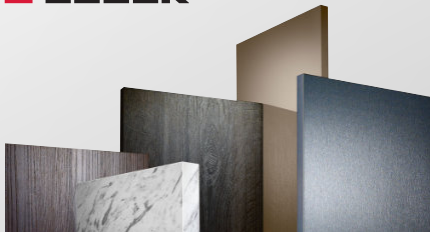

**Sliding Door System
WINNIPEG 1 / 2 / 3**

**A set of 4 doors including top and bottom track
All prices in PLN [net]**

	A	B	C	D
Door width [mm]	1525-2525	2526-3133	3134-3741	3742-4250
Silver mirror 4 mm	2 029	2 397	2 457	2 852
Brown mirror 4 mm	2 232	2 649	2 730	3 194
Kronospan laminated panel Alaskan White 10 mm	1 560	1 863	1 894	2 173
Egger wooden laminated panel 18 mm	2 130	2 511	2 553	2 960
Wooden panels combined with silver mirror	2 508	2 894	2 990	3 456
Wooden panels combined with brown mirror	2 577	2 979	3 083	3 572

**Single door including top and bottom track
All prices in PLN [net]**

	A	B	C	D
Door width [mm]	400-650	651-802	803-954	955-1105
Silver mirror 4 mm	588	640	719	738
Brown mirror 4 mm	638	703	794	817
Kronospan laminated panel Alaskan White 10 mm	468	501	563	576
Egger wooden laminated panel 18 mm	620	673	754	775
Wooden panels combined with silver mirror	718	770	875	895
Wooden panels combined with brown mirror	735	791	901	922

Sliding doors overlap

Look all of decors in 3D visualisation:

Get EGGER Decorative Collection App:

Get inspired