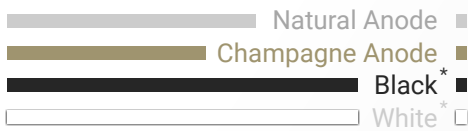

Sliding doors overlap

Look all of decors in 3D visualisation:

Get EGGER Decorative Collection App:

Get inspired

Frame color:

- Natural Anode
- Champagne Anode
- Black*
- White*

Maximum door height: 2700mm

Door width range: 400-1200mm

Doors overlap: 20/40mm

In case of combined doors recommended proportions:

- 2x33% - wooden laminated panel
- 1x34% - silver or brown mirror

*+5% surcharge

Sliding Door System AGAT / LAZURYT **A set of 2 doors including top and bottom track**
All prices in PLN [net]