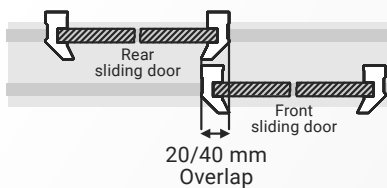

Sliding doors overlap